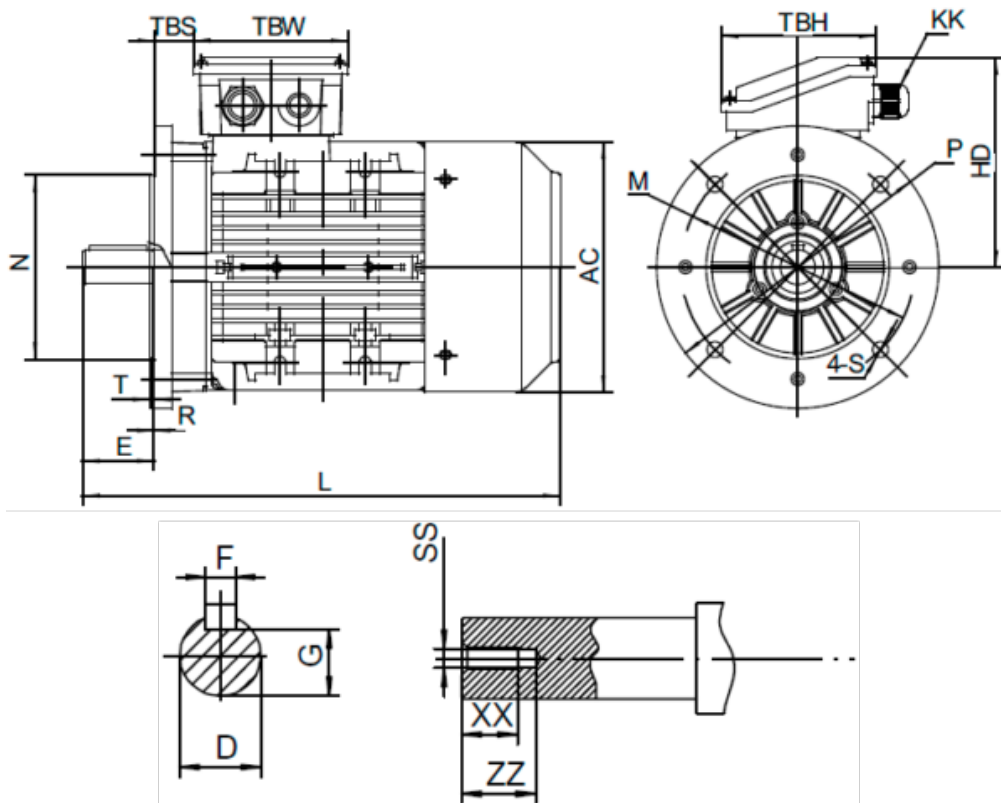

Data Sheet

Article number: 25180075021440

Description: Kleedrive T3A 132S2-2 7.5kw 2800 rpm UL/CSA
3x230/400V 50 HZ IP55 B5 Eff=90,1%

Measures

AA = 260	L = 460/498	TBH = 118
AC = Ø261	M = Ø265	TBS = 36.5
AD = 323	N = Ø230	TBW = 118
D = Ø38	P = Ø300	XX = 28
E = 80	R = 0	ZZ = 37
F = 10	S = Ø15	
G = 33	SS = M12	
HD = 191	T = 4	